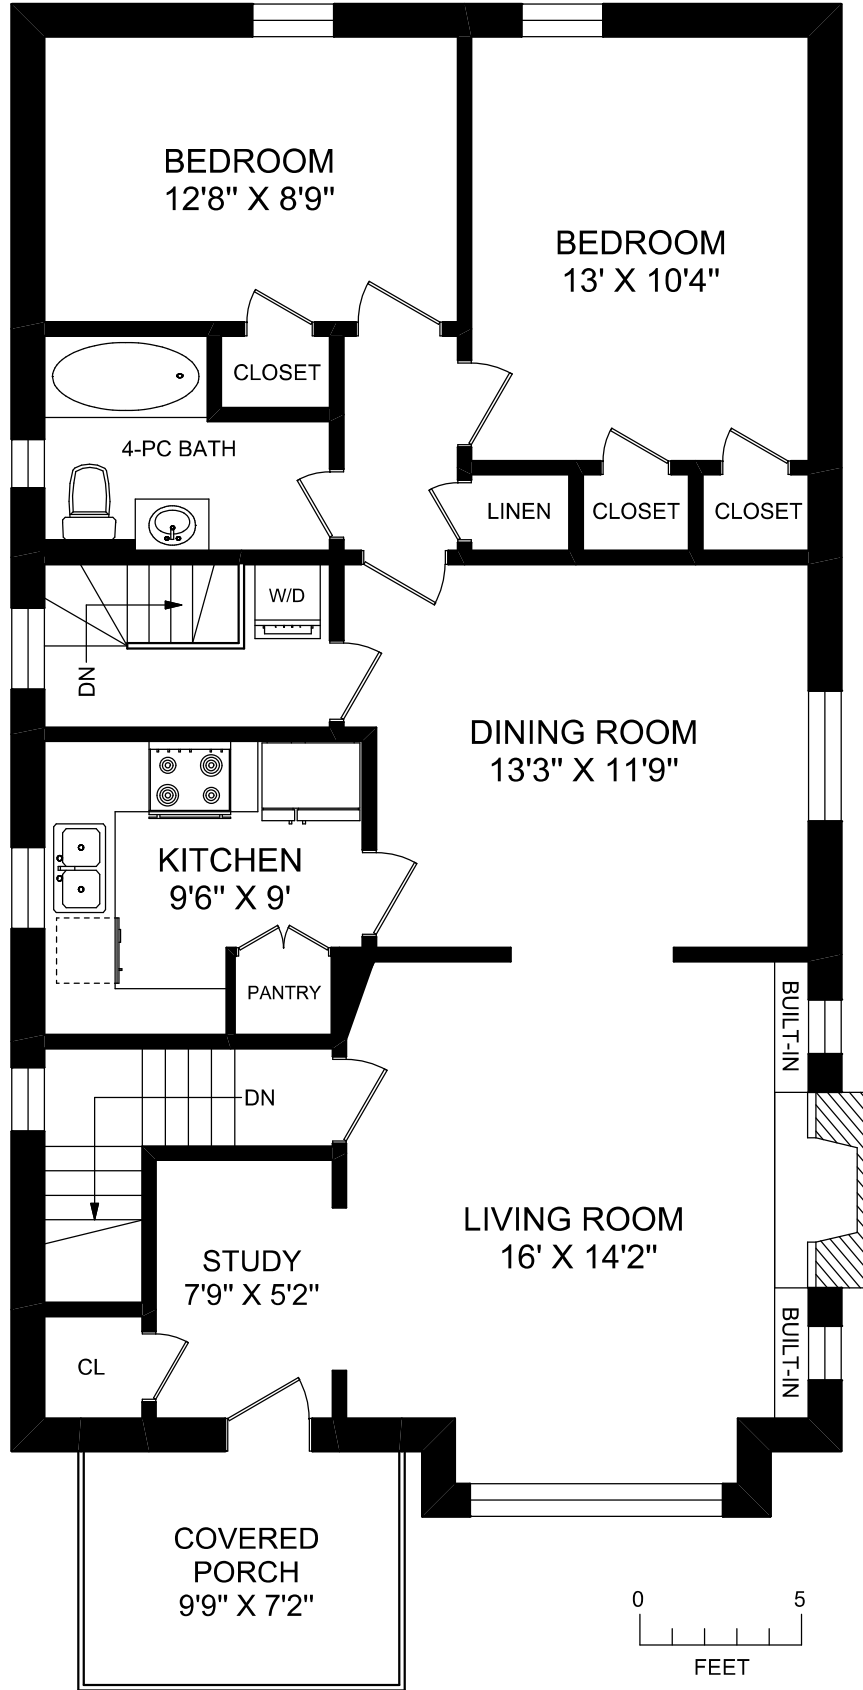

368 MOUNT PLEASANT ROAD

SECOND FLOOR UNIT
1143 SQUARE FEET

416 573 2096
E & O.E.

Floor plan may not be 100% accurate.