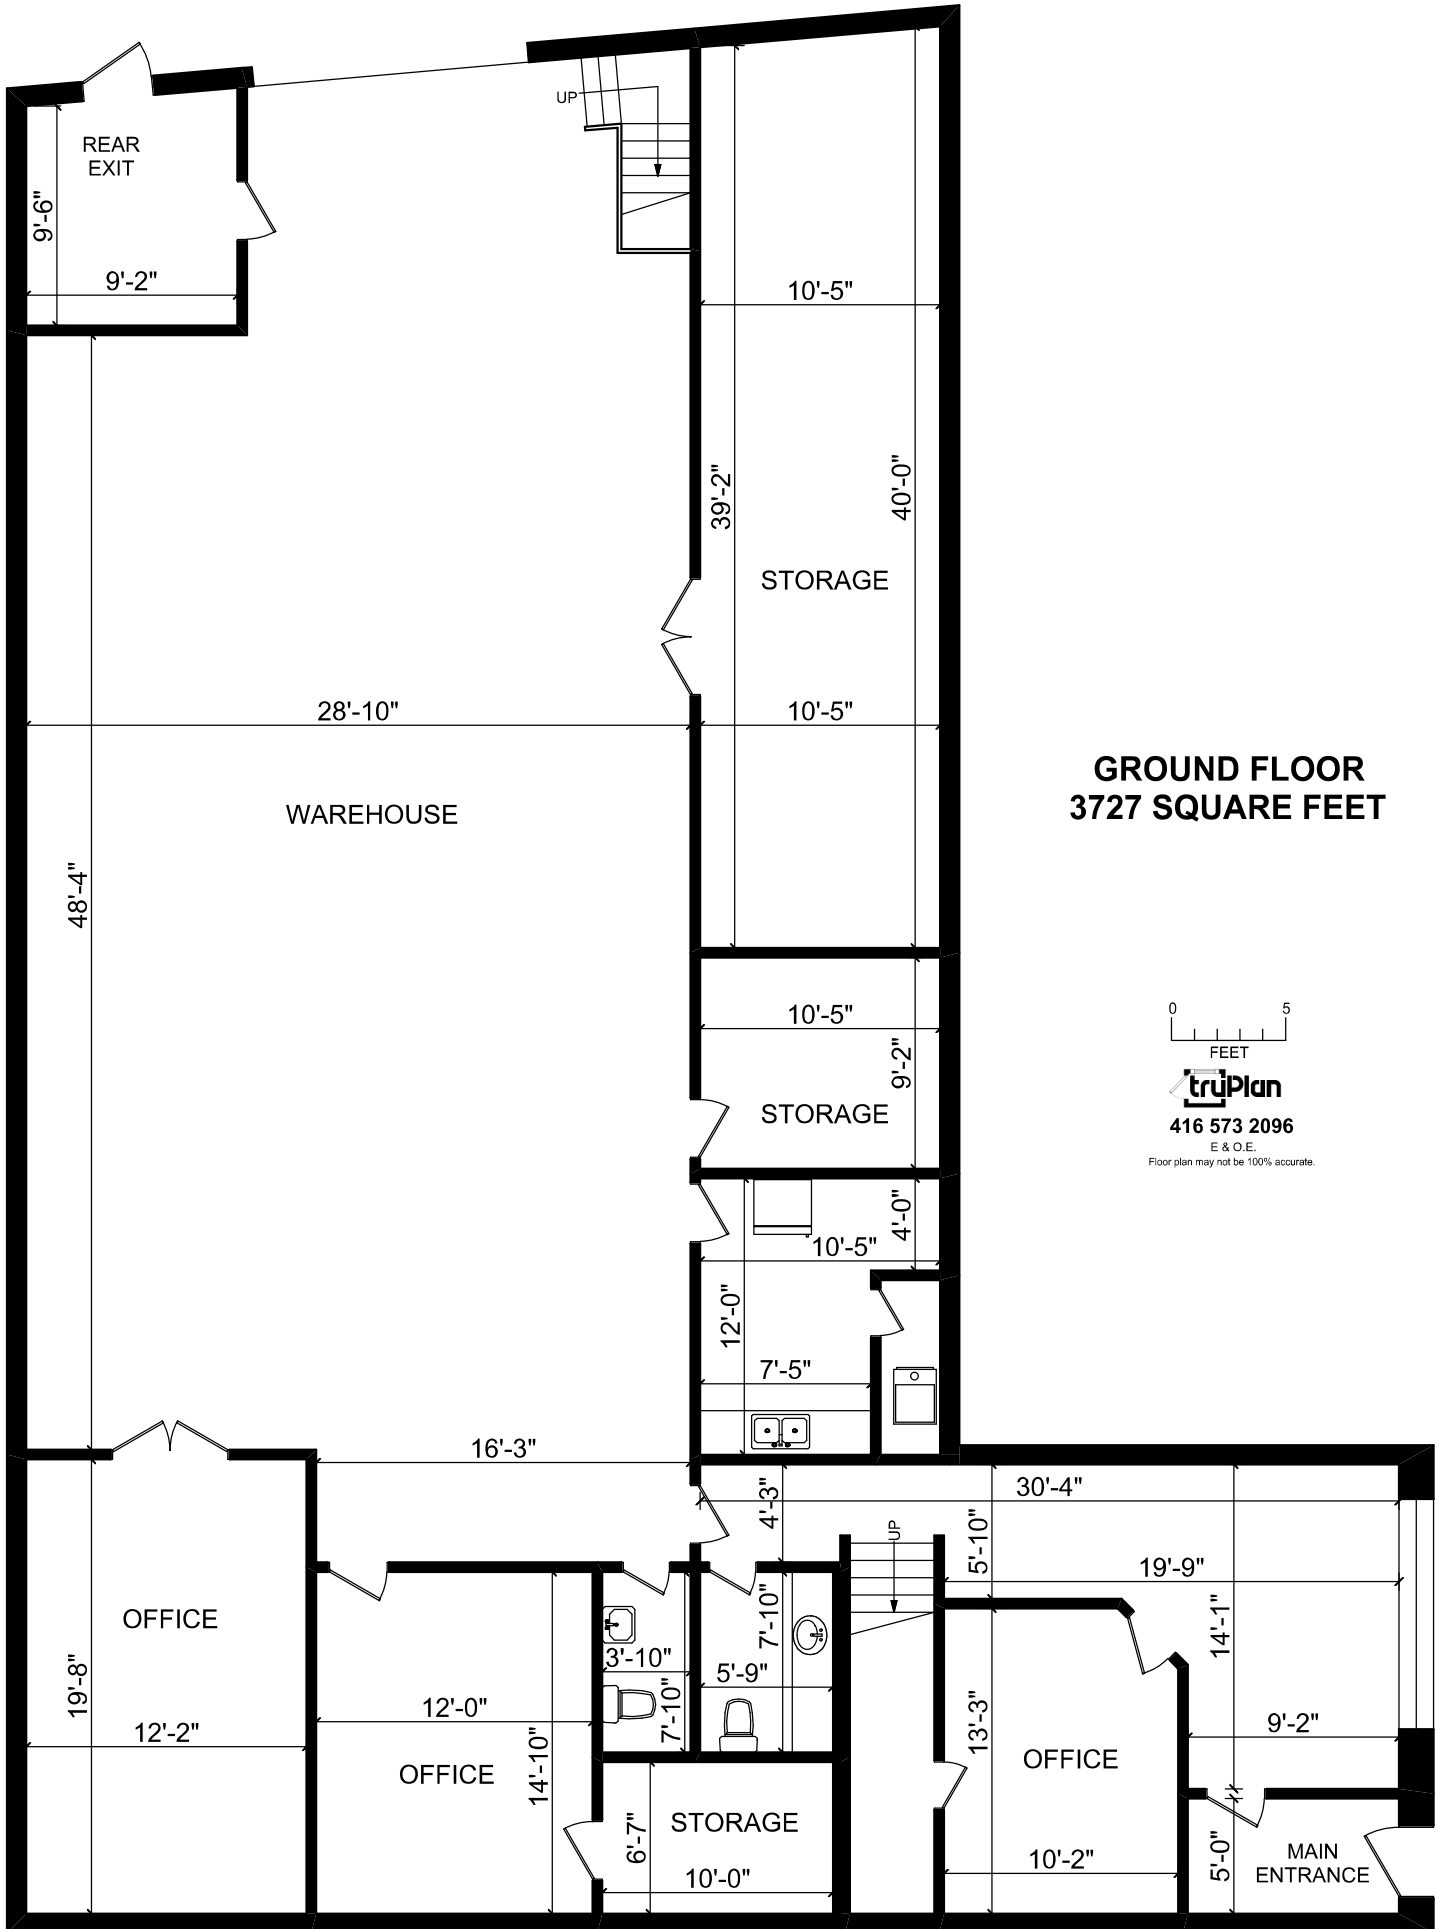

51 ROYSUN ROAD, UNIT - 5

**GROUND FLOOR
3727 SQUARE FEET**

truPlan

416 573 2096

E & O.E.

Floor plan may not be 100% accurate.

51 ROYSUN ROAD, UNIT - 5

SECOND FLOOR 2004 SQUARE FEET

truPlan

416 573 2096

E & O.E.

Floor plan may not be 100% accurate.