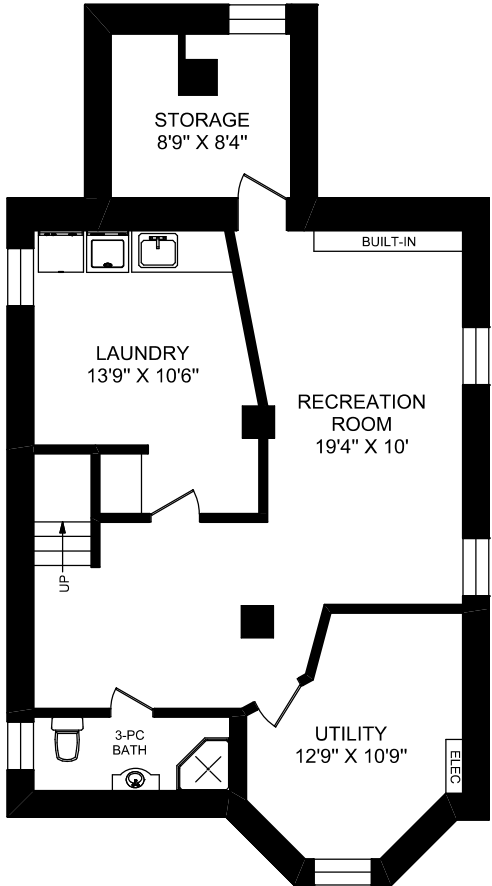

40 Arcadian Circle, Toronto

main floor
1032 SQUARE FEET

second floor
986 SQUARE FEET

lower level
957 SQUARE FEET

truPlan

416 573 2096

E & O.E.

Floor plan may not be 100% accurate.