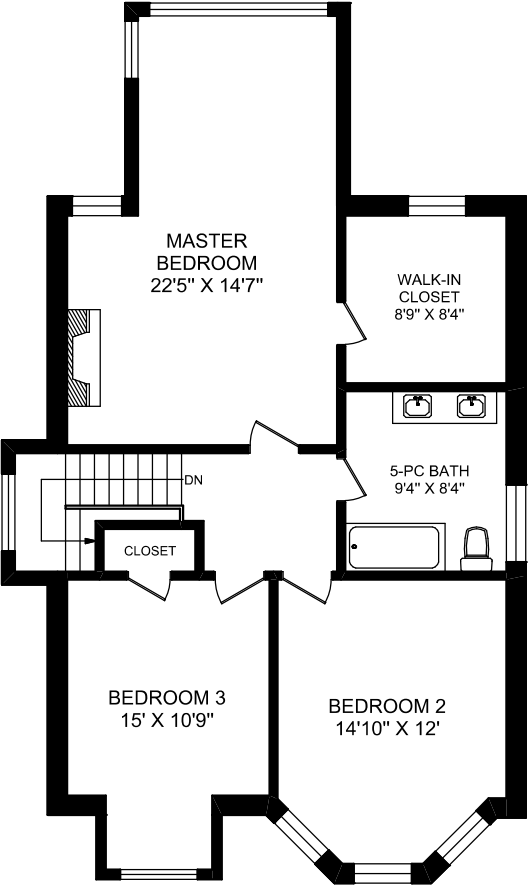

40 Arcadian Circle, Toronto

main floor
1032 SQUARE FEET

second floor
986 SQUARE FEET

lower level
957 SQUARE FEET

truPlan

416 573 2096

E & O.E.

Floor plan may not be 100% accurate.