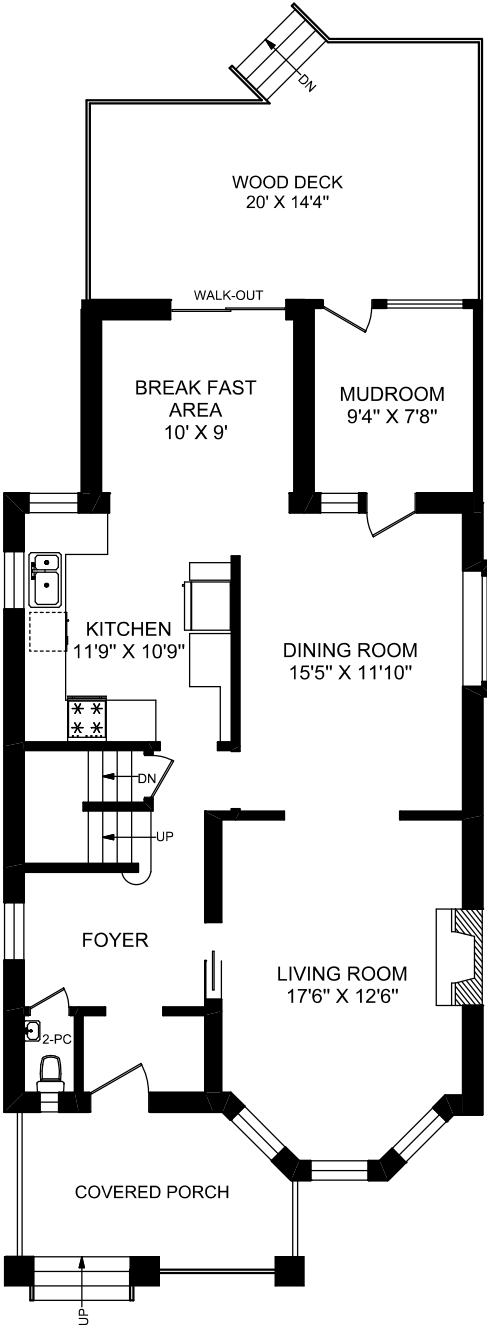

40 Arcadian Circle, Toronto

main floor
1032 SQUARE FEET

second floor
986 SQUARE FEET

lower level
957 SQUARE FEET

truPlan

416 573 2096

E & O.E.

Floor plan may not be 100% accurate.