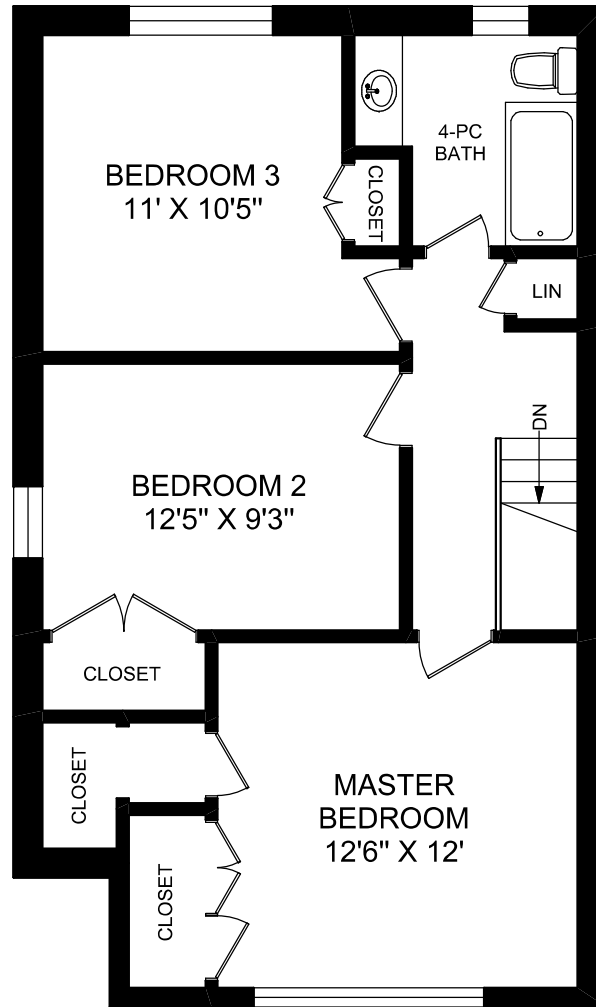

233 BELSIZE DRIVE

0 5
FEET
truPlan
416 573 2096
E & O.E.
Floor plan may not be 100% accurate.

**MAIN FLOOR
706 SQUARE FEET**

**SECOND FLOOR
712 SQUARE FEET**

**LOWER LEVEL
706 SQUARE FEET**