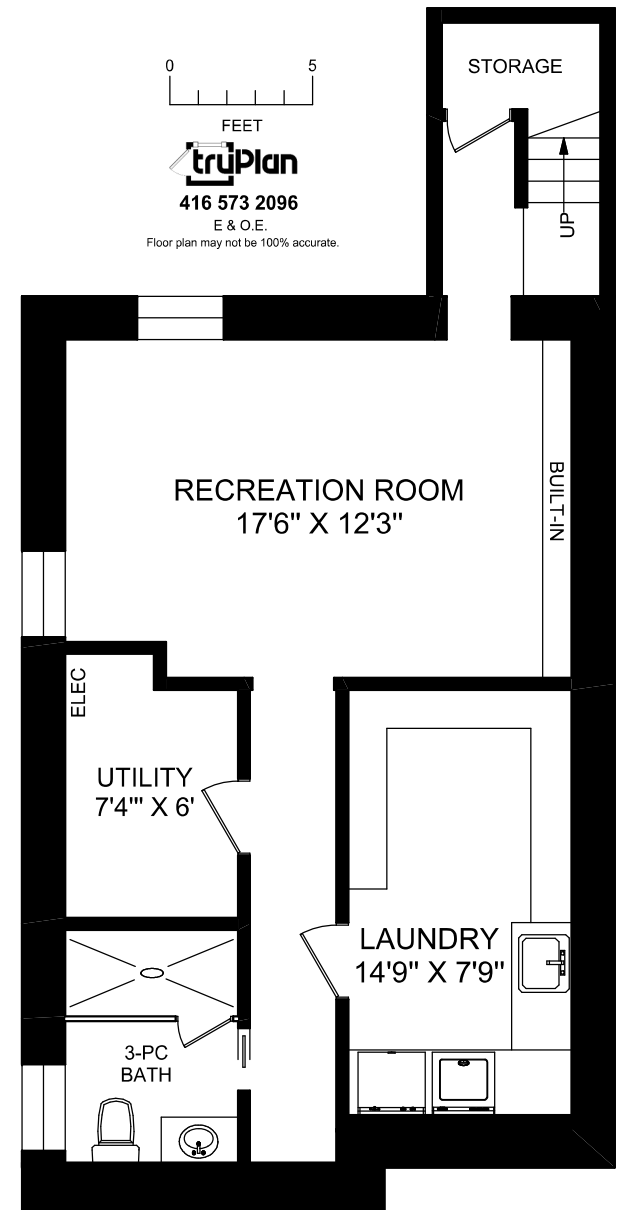

233 BELSIZE DRIVE

0 5
FEET
truPlan
416 573 2096
E & O.E.
Floor plan may not be 100% accurate.

**MAIN FLOOR
706 SQUARE FEET**

**SECOND FLOOR
712 SQUARE FEET**

**LOWER LEVEL
706 SQUARE FEET**