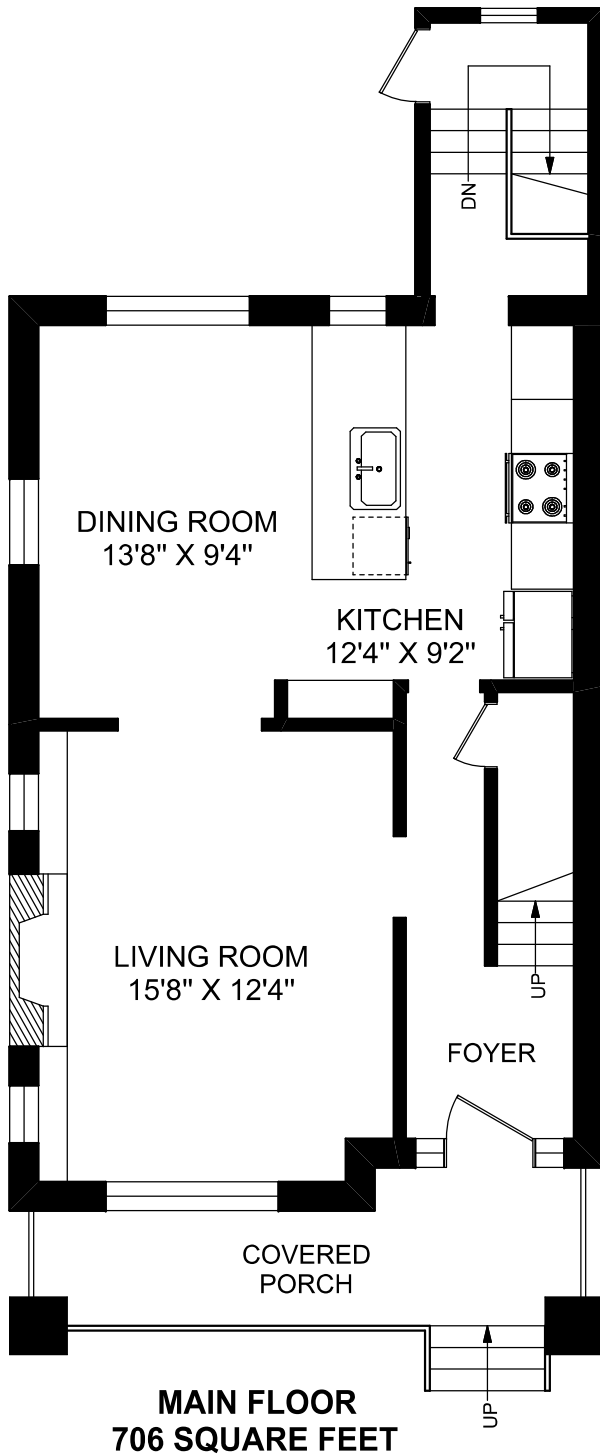

233 BELSIZE DRIVE

0 5
FEET
truPlan
416 573 2096
E & O.E.
Floor plan may not be 100% accurate.

**MAIN FLOOR
706 SQUARE FEET**

**SECOND FLOOR
712 SQUARE FEET**

**LOWER LEVEL
706 SQUARE FEET**