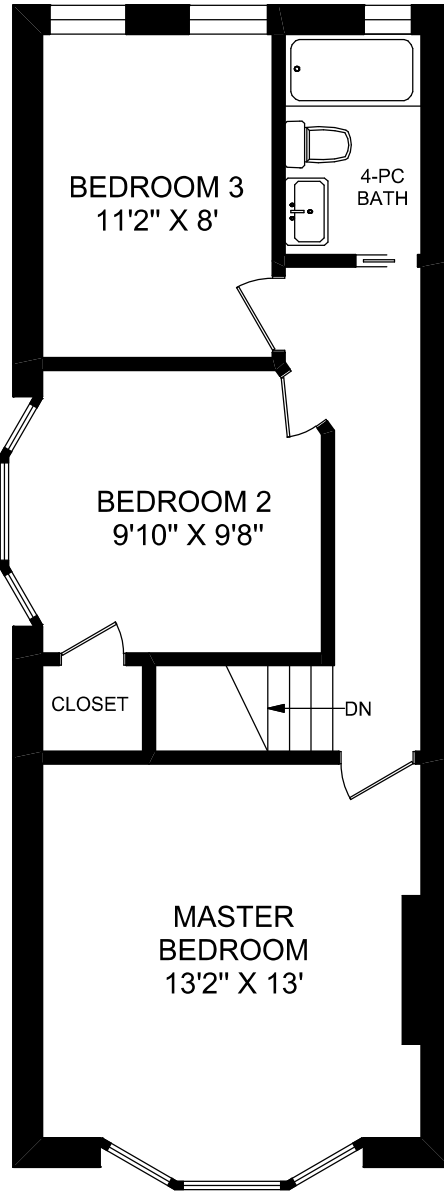

235 SYMINGTON AVENUE

**MAIN FLOOR  
658 SQUARE FEET**

**SECOND FLOOR  
606 SQUARE FEET**

**LOWER LEVEL  
658 SQUARE FEET**

FEET  
**truPlan**

416 573 2096

E & O.E.

Floor plan may not be 100% accurate.