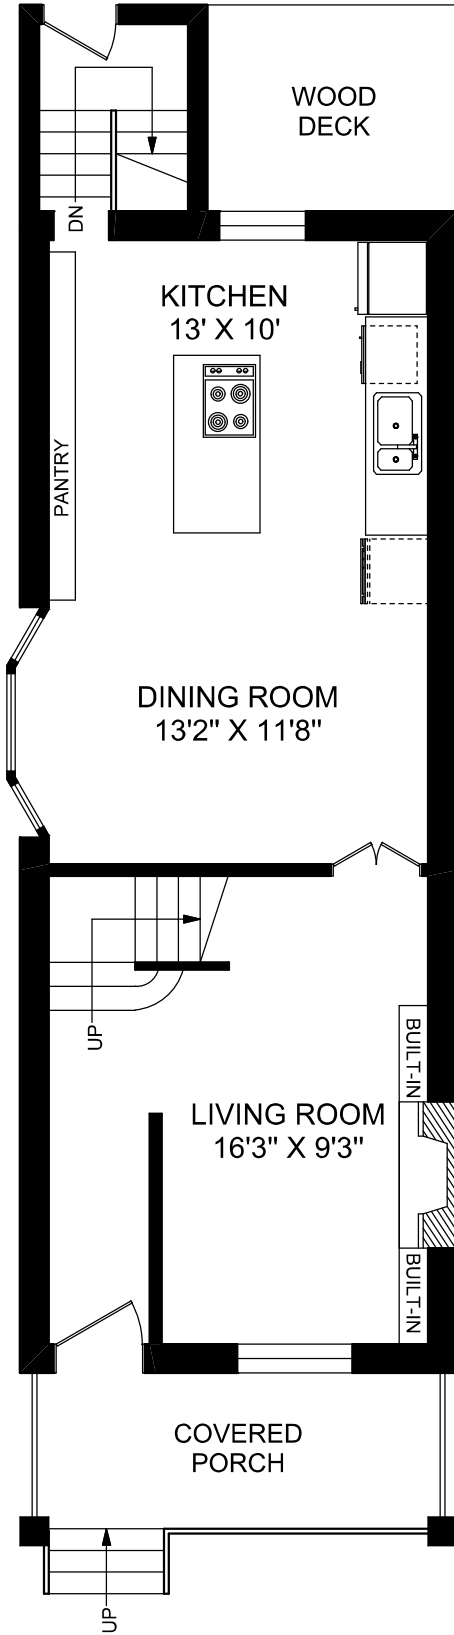

235 SYMINGTON AVENUE

**MAIN FLOOR  
658 SQUARE FEET**

**SECOND FLOOR  
606 SQUARE FEET**

**LOWER LEVEL  
658 SQUARE FEET**

FEET  
**truPlan**

416 573 2096

E & O.E.

Floor plan may not be 100% accurate.