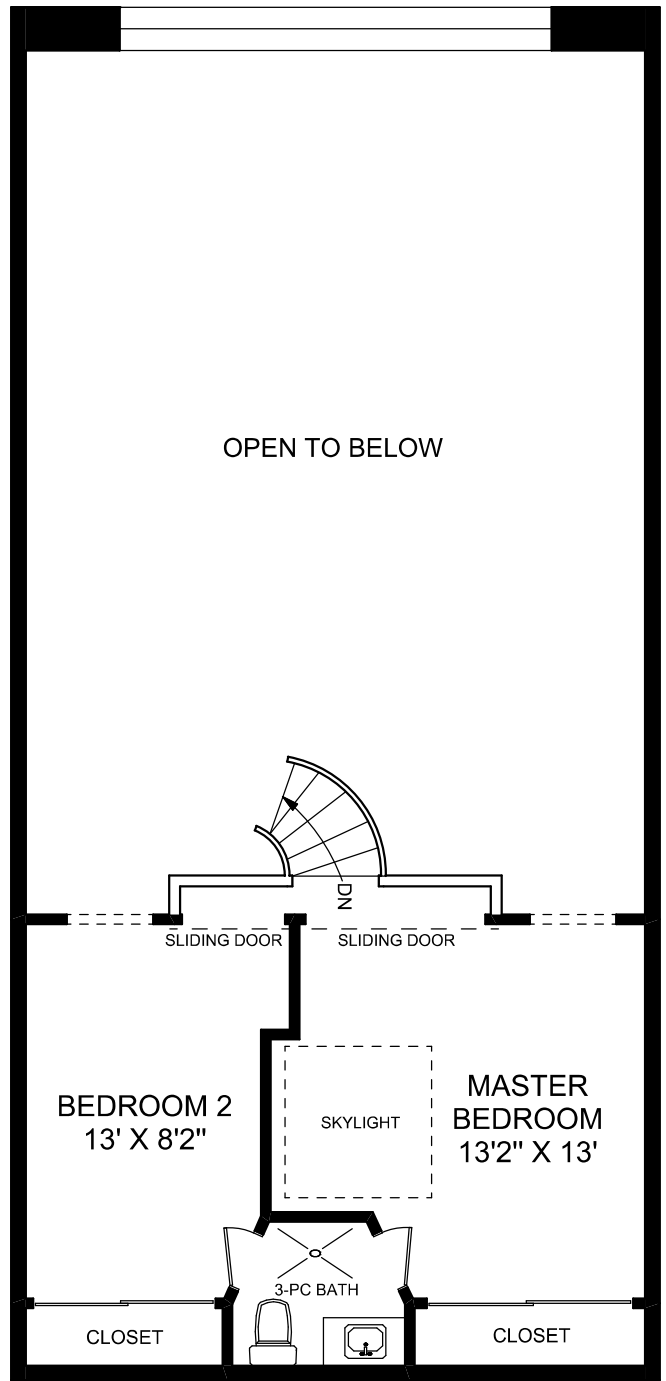

1173 DUNDAS STREET EAST, SUITE 219

MAIN LEVEL
1053 SQUARE FEET

UPPER LEVEL
375 SQUARE FEET

truPlan

416 573 2096

E & O.E.

Floor plan may not be 100% accurate.