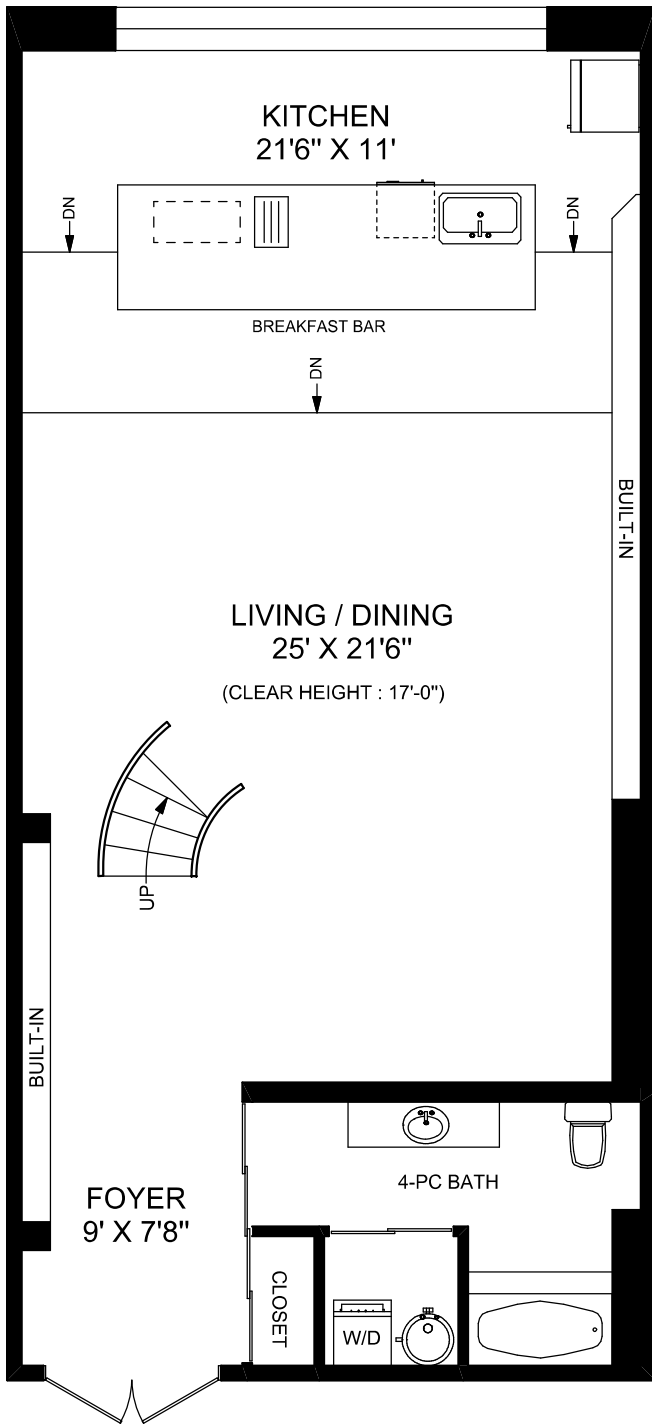

1173 DUNDAS STREET EAST, SUITE 219

MAIN LEVEL
1053 SQUARE FEET

UPPER LEVEL
375 SQUARE FEET

truPlan

416 573 2096

E & O.E.

Floor plan may not be 100% accurate.