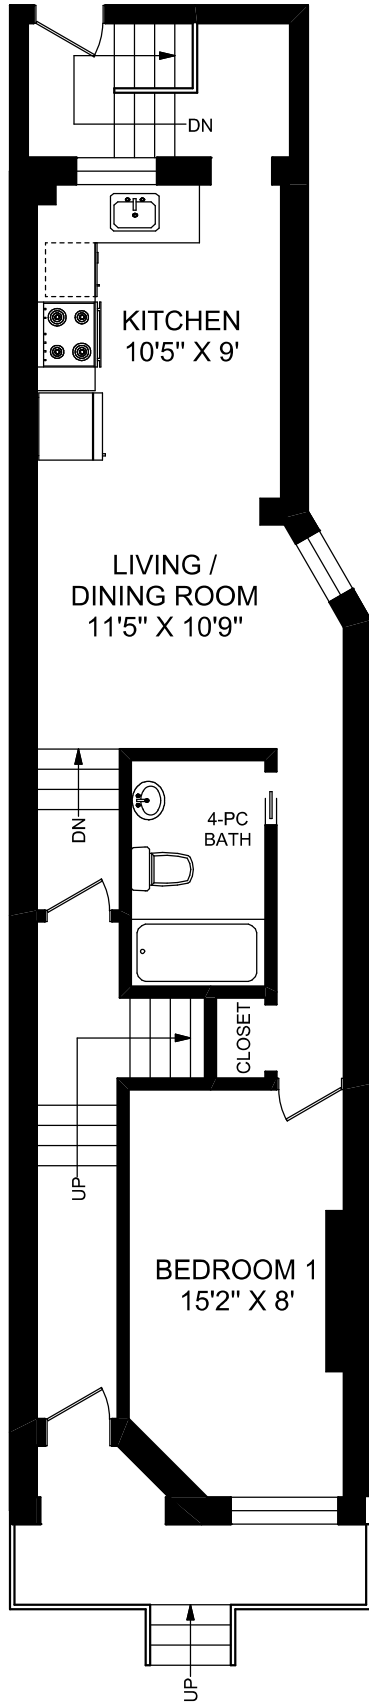

64 MARGUERETTA STREET
(MAIN UNIT)

MAIN FLOOR
712 SQUARE FEET

LOWER LEVEL
712 SQUARE FEET

416 573 2096

E & O.E.

Floor plan may not be 100% accurate.