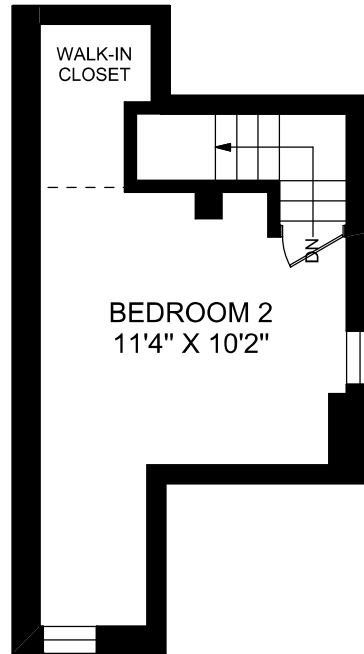

64 MARGUERETTA STREET  
(UPPER UNIT)

SECOND FLOOR  
635 SQUARE FEET

THIRD FLOOR  
258 SQUARE FEET

416 573 2096

E & O.E.

Floor plan may not be 100% accurate.