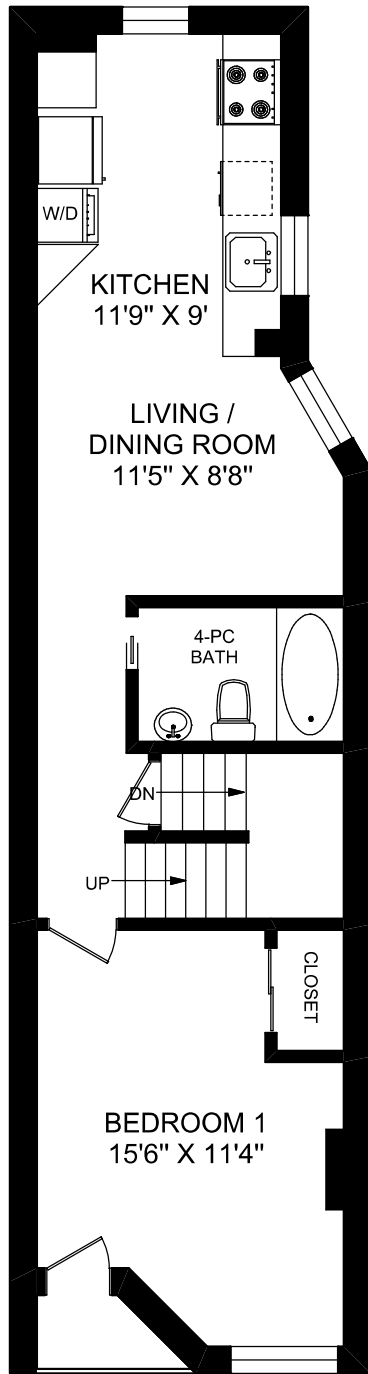

64 MARGUERETTA STREET  
(UPPER UNIT)

SECOND FLOOR  
635 SQUARE FEET

THIRD FLOOR  
258 SQUARE FEET

416 573 2096

E & O.E.

Floor plan may not be 100% accurate.