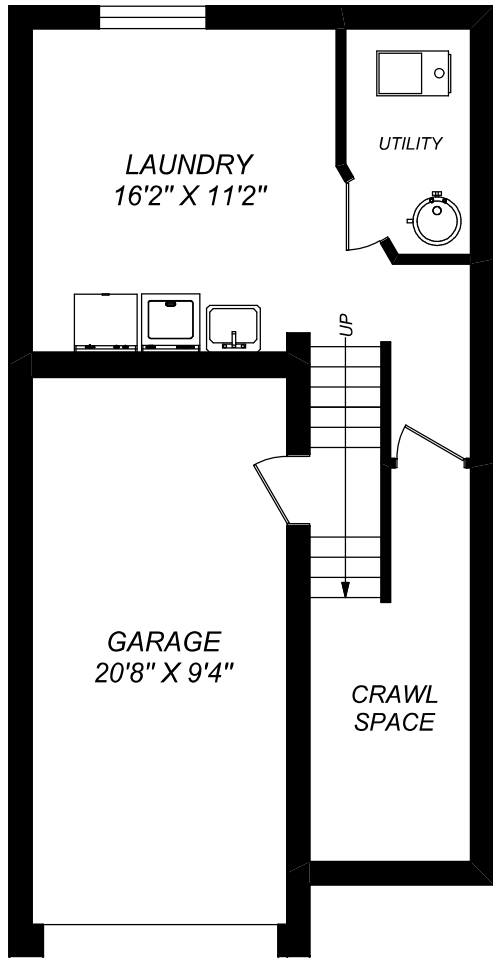

81A BEACONSFIELD AVENUE

truPlan

416 573 2096

E & O.E.

Floor plan may not be 100% accurate.

LOWER LEVEL
388 SQUARE FEET

MAIN FLOOR
613 SQUARE FEET

SECOND FLOOR
502 SQUARE FEET

THIRD FLOOR
406 SQUARE FEET