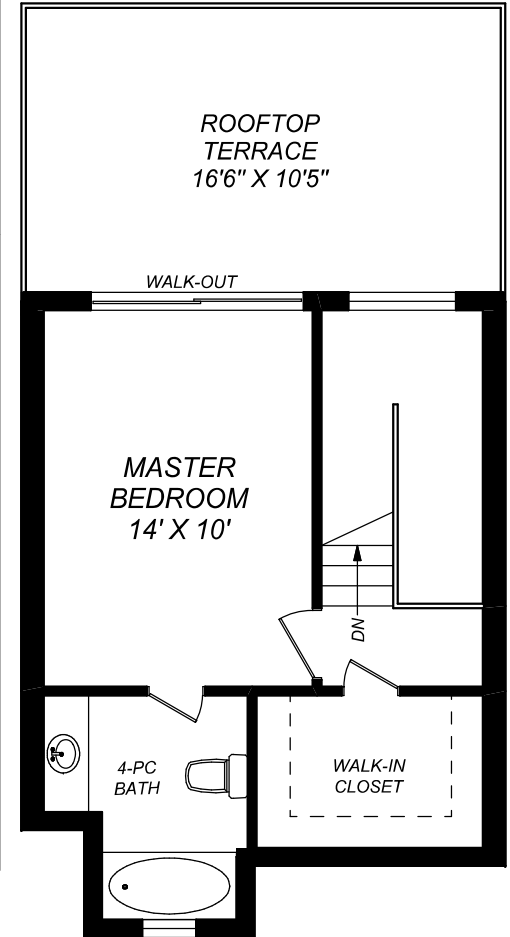

81A BEACONSFIELD AVENUE

truPlan

416 573 2096

E & O.E.

Floor plan may not be 100% accurate.

LOWER LEVEL
388 SQUARE FEET

MAIN FLOOR
613 SQUARE FEET

SECOND FLOOR
502 SQUARE FEET

THIRD FLOOR
406 SQUARE FEET