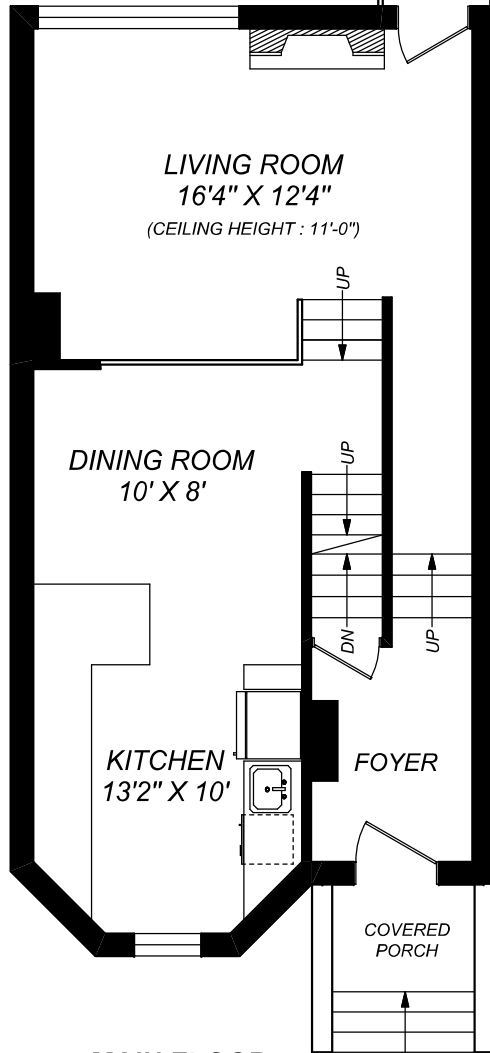

81A BEACONSFIELD AVENUE

truPlan

416 573 2096

E & O.E.

Floor plan may not be 100% accurate.

LOWER LEVEL
388 SQUARE FEET

MAIN FLOOR
613 SQUARE FEET

SECOND FLOOR
502 SQUARE FEET

THIRD FLOOR
406 SQUARE FEET