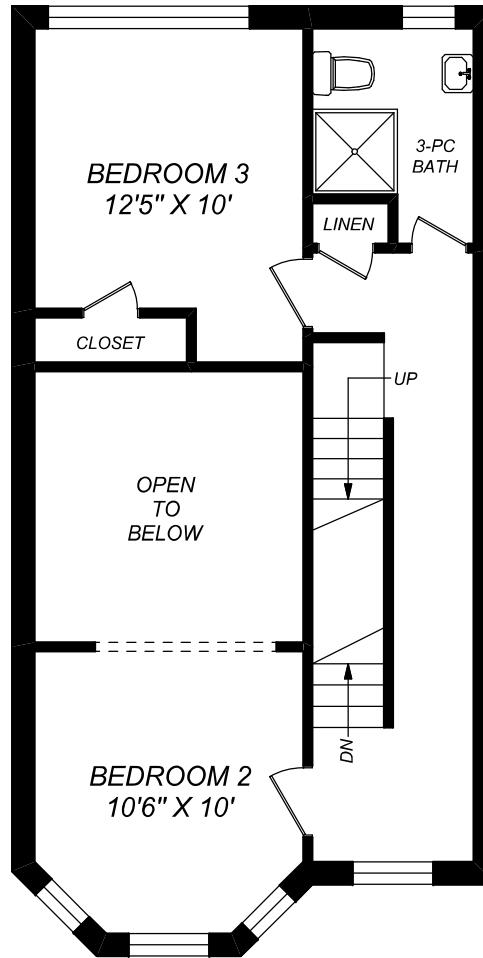

81A BEACONSFIELD AVENUE

truPlan

416 573 2096

E & O.E.

Floor plan may not be 100% accurate.

LOWER LEVEL
388 SQUARE FEET

MAIN FLOOR
613 SQUARE FEET

SECOND FLOOR
502 SQUARE FEET

THIRD FLOOR
406 SQUARE FEET