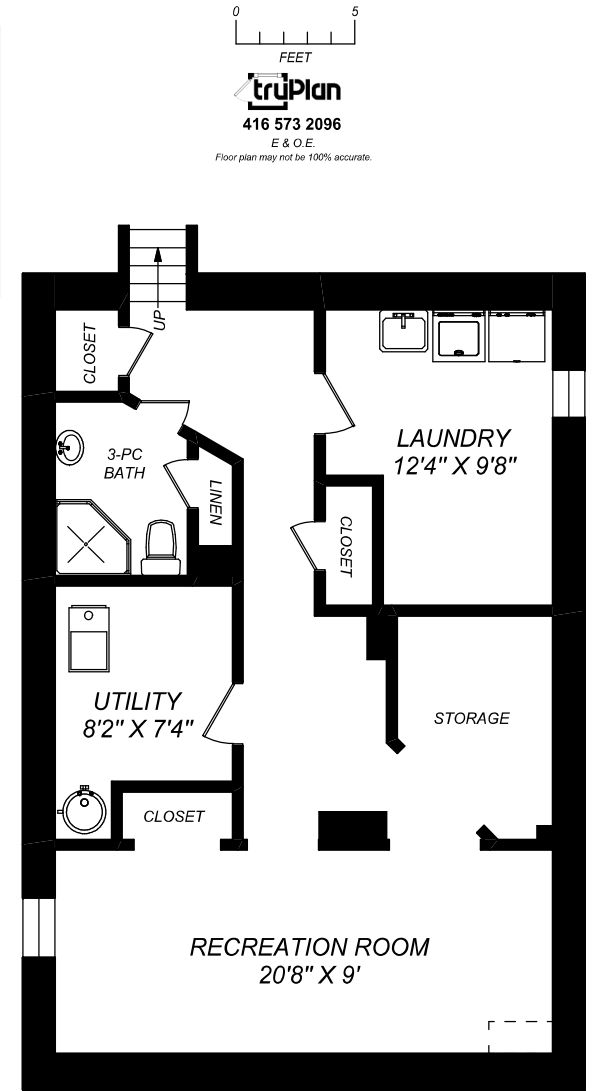

210 SILVER BIRCH AVENUE

SECOND FLOOR
1095 SQUARE FEET

LOWER LEVEL
804 SQUARE FEET