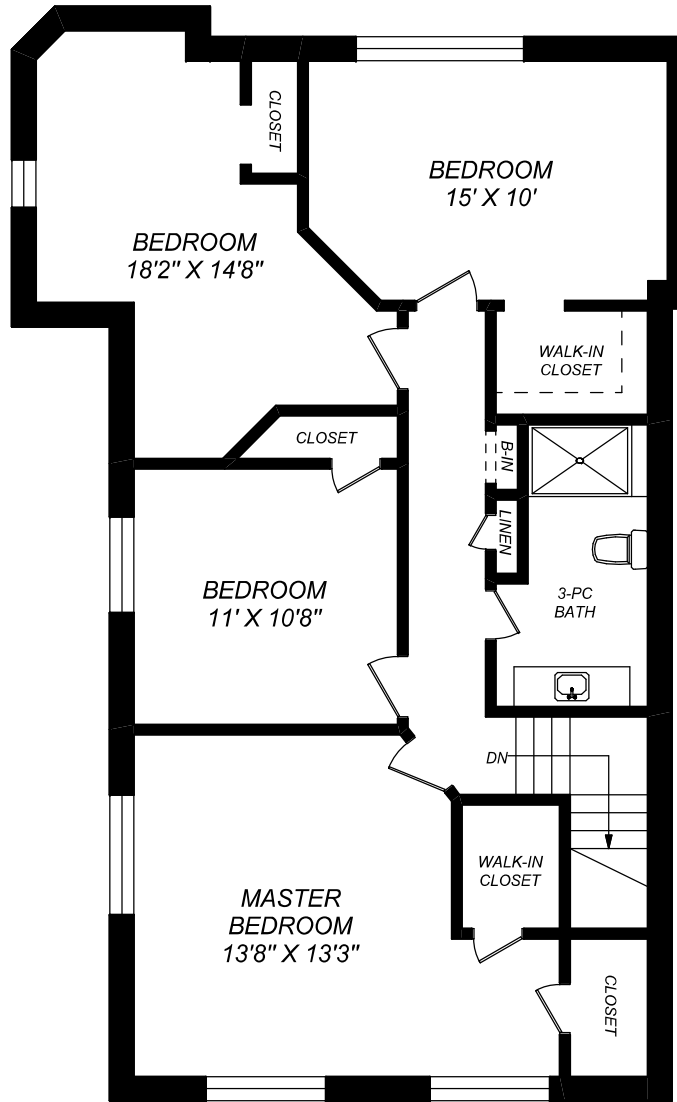

210 SILVER BIRCH AVENUE

SECOND FLOOR
1095 SQUARE FEET

LOWER LEVEL
804 SQUARE FEET