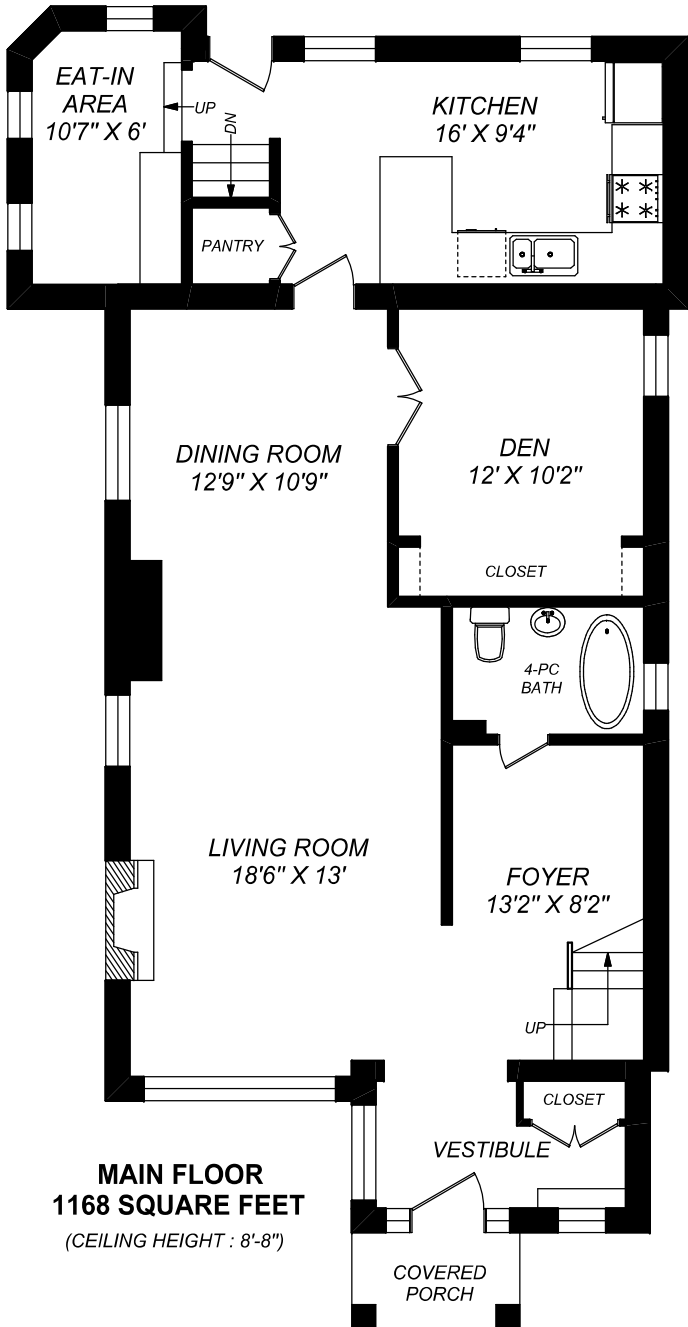

210 SILVER BIRCH AVENUE

SECOND FLOOR
1095 SQUARE FEET

LOWER LEVEL
804 SQUARE FEET