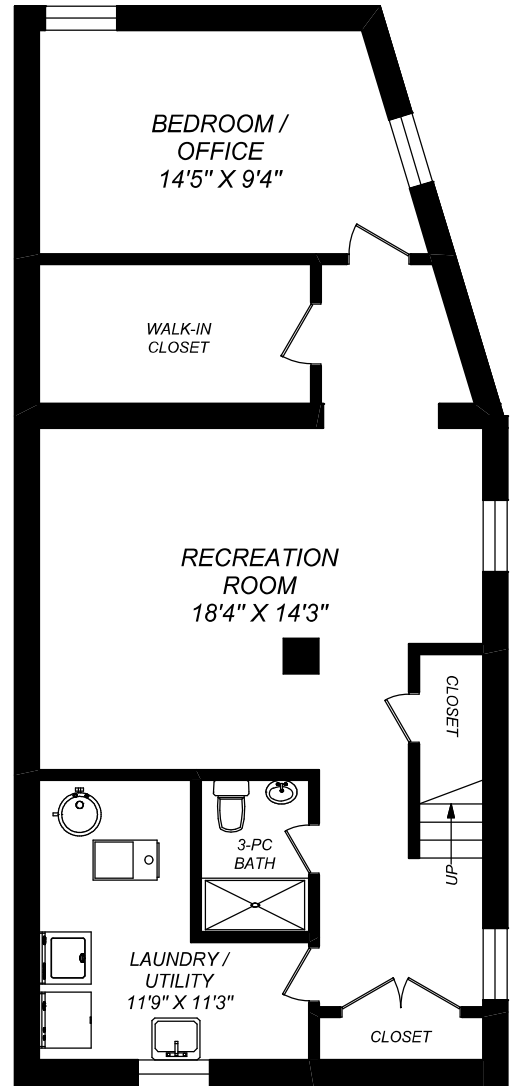

104 EDITH DRIVE

truPlan

416 573 2096

E. & O.E.

Floor plan may not be 100% accurate.