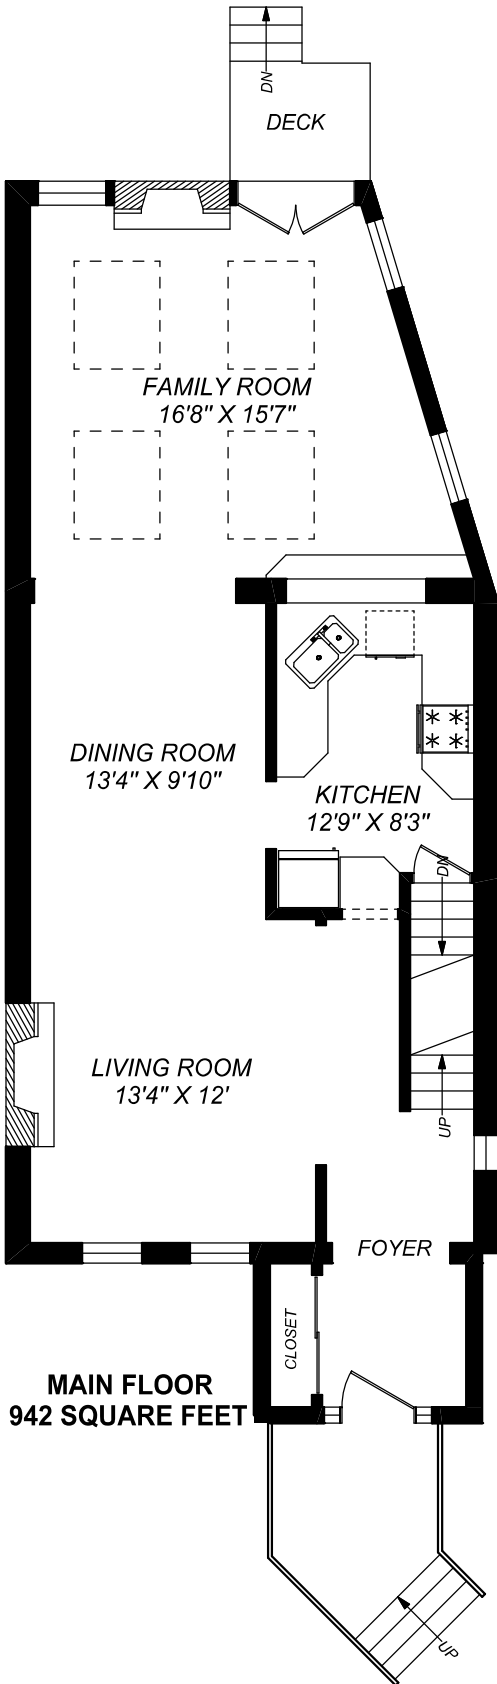

104 EDITH DRIVE

truPlan

416 573 2096

E. & O.E.

Floor plan may not be 100% accurate.