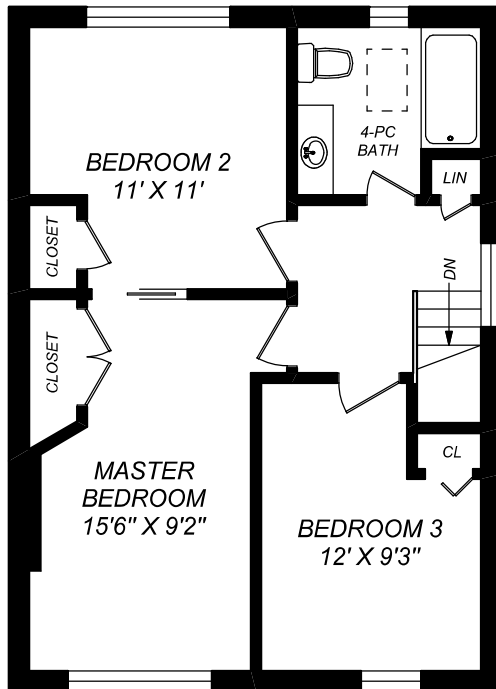

104 EDITH DRIVE

truPlan

416 573 2096

E. & O.E.

Floor plan may not be 100% accurate.