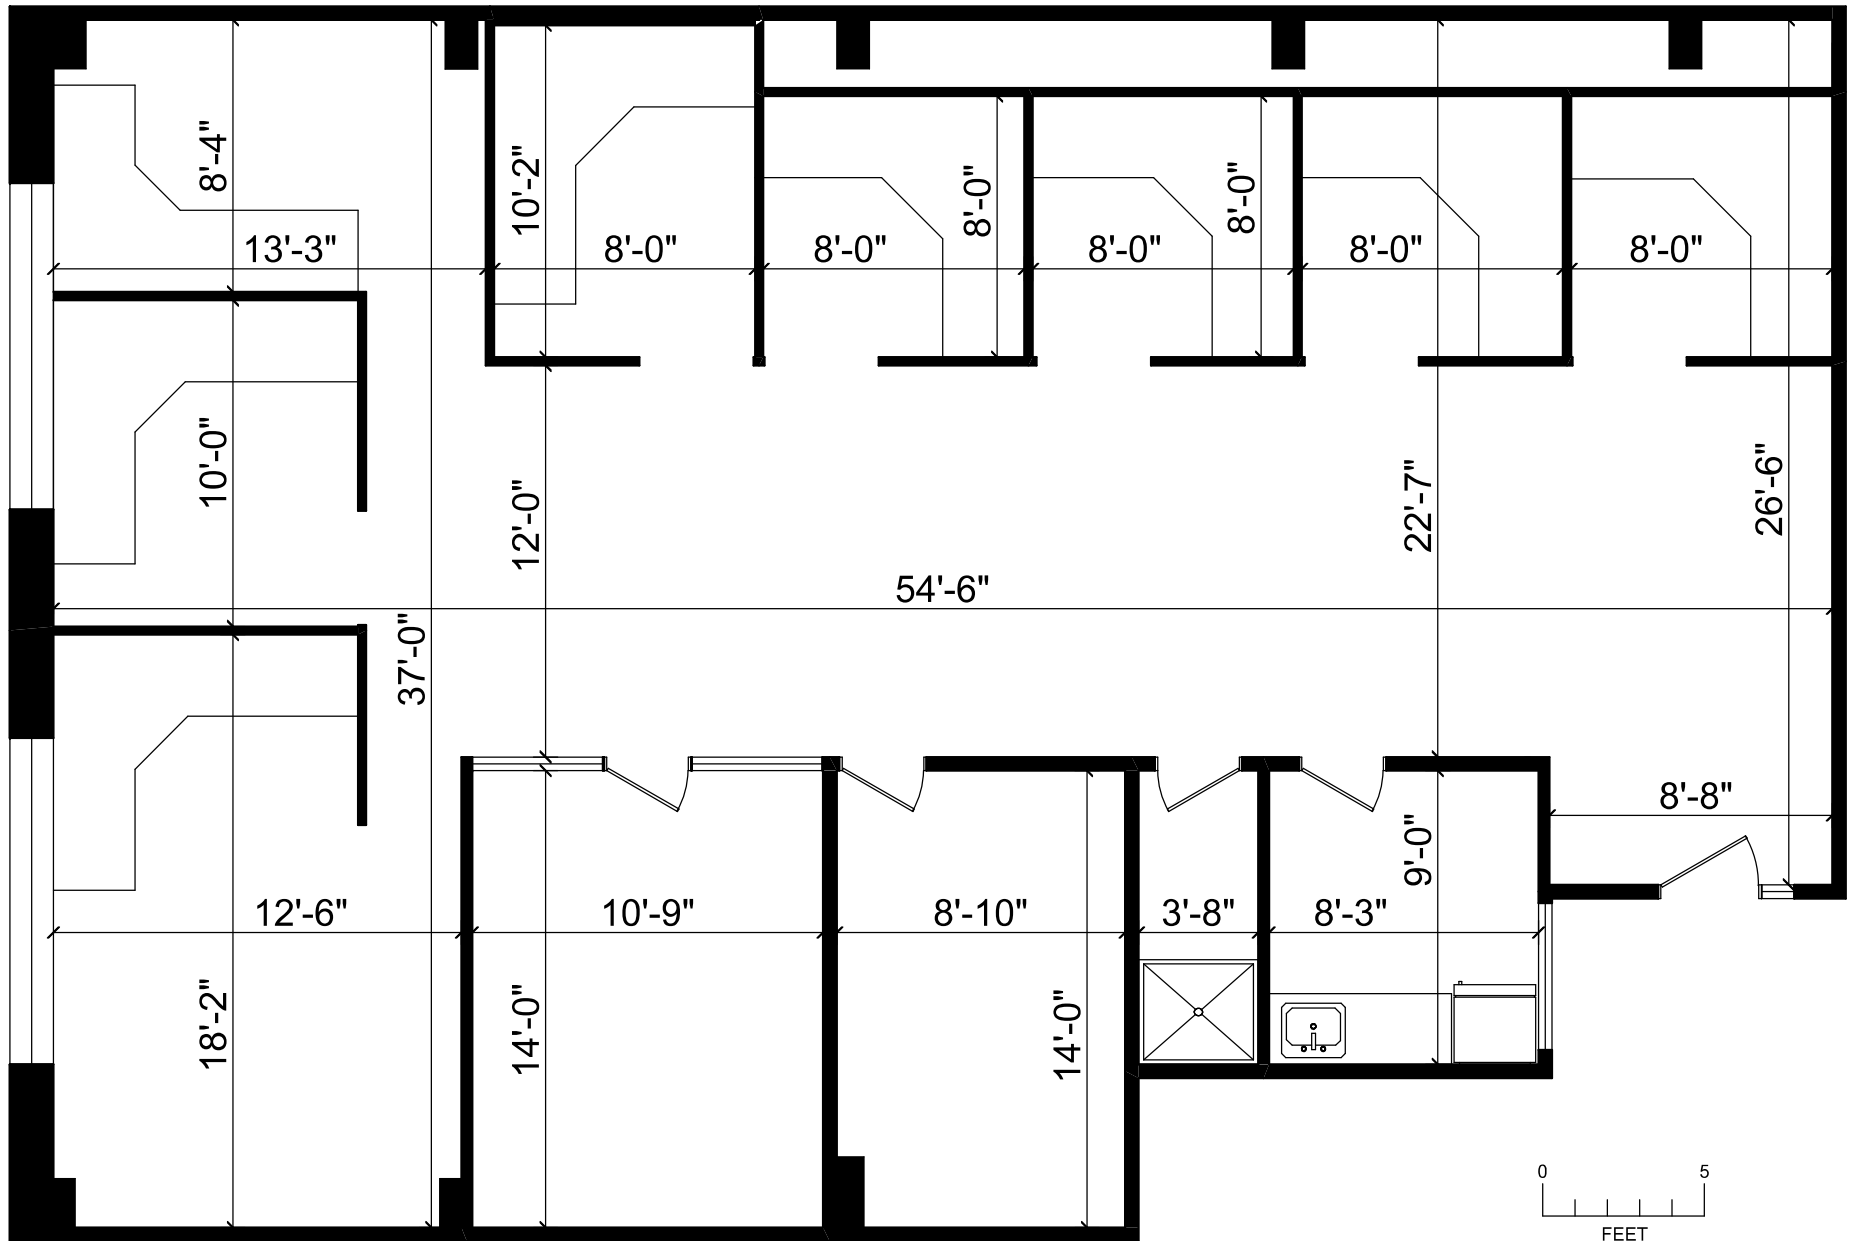

# 2175 QUEEN STREET EAST

**OFFICE UNIT**  
**1967 SQUARE FEET**

(CEILING HEIGHT : 10'-0")

**truPlan**

416 573 2096

E & O.E.

Floor plan may not be 100% accurate.