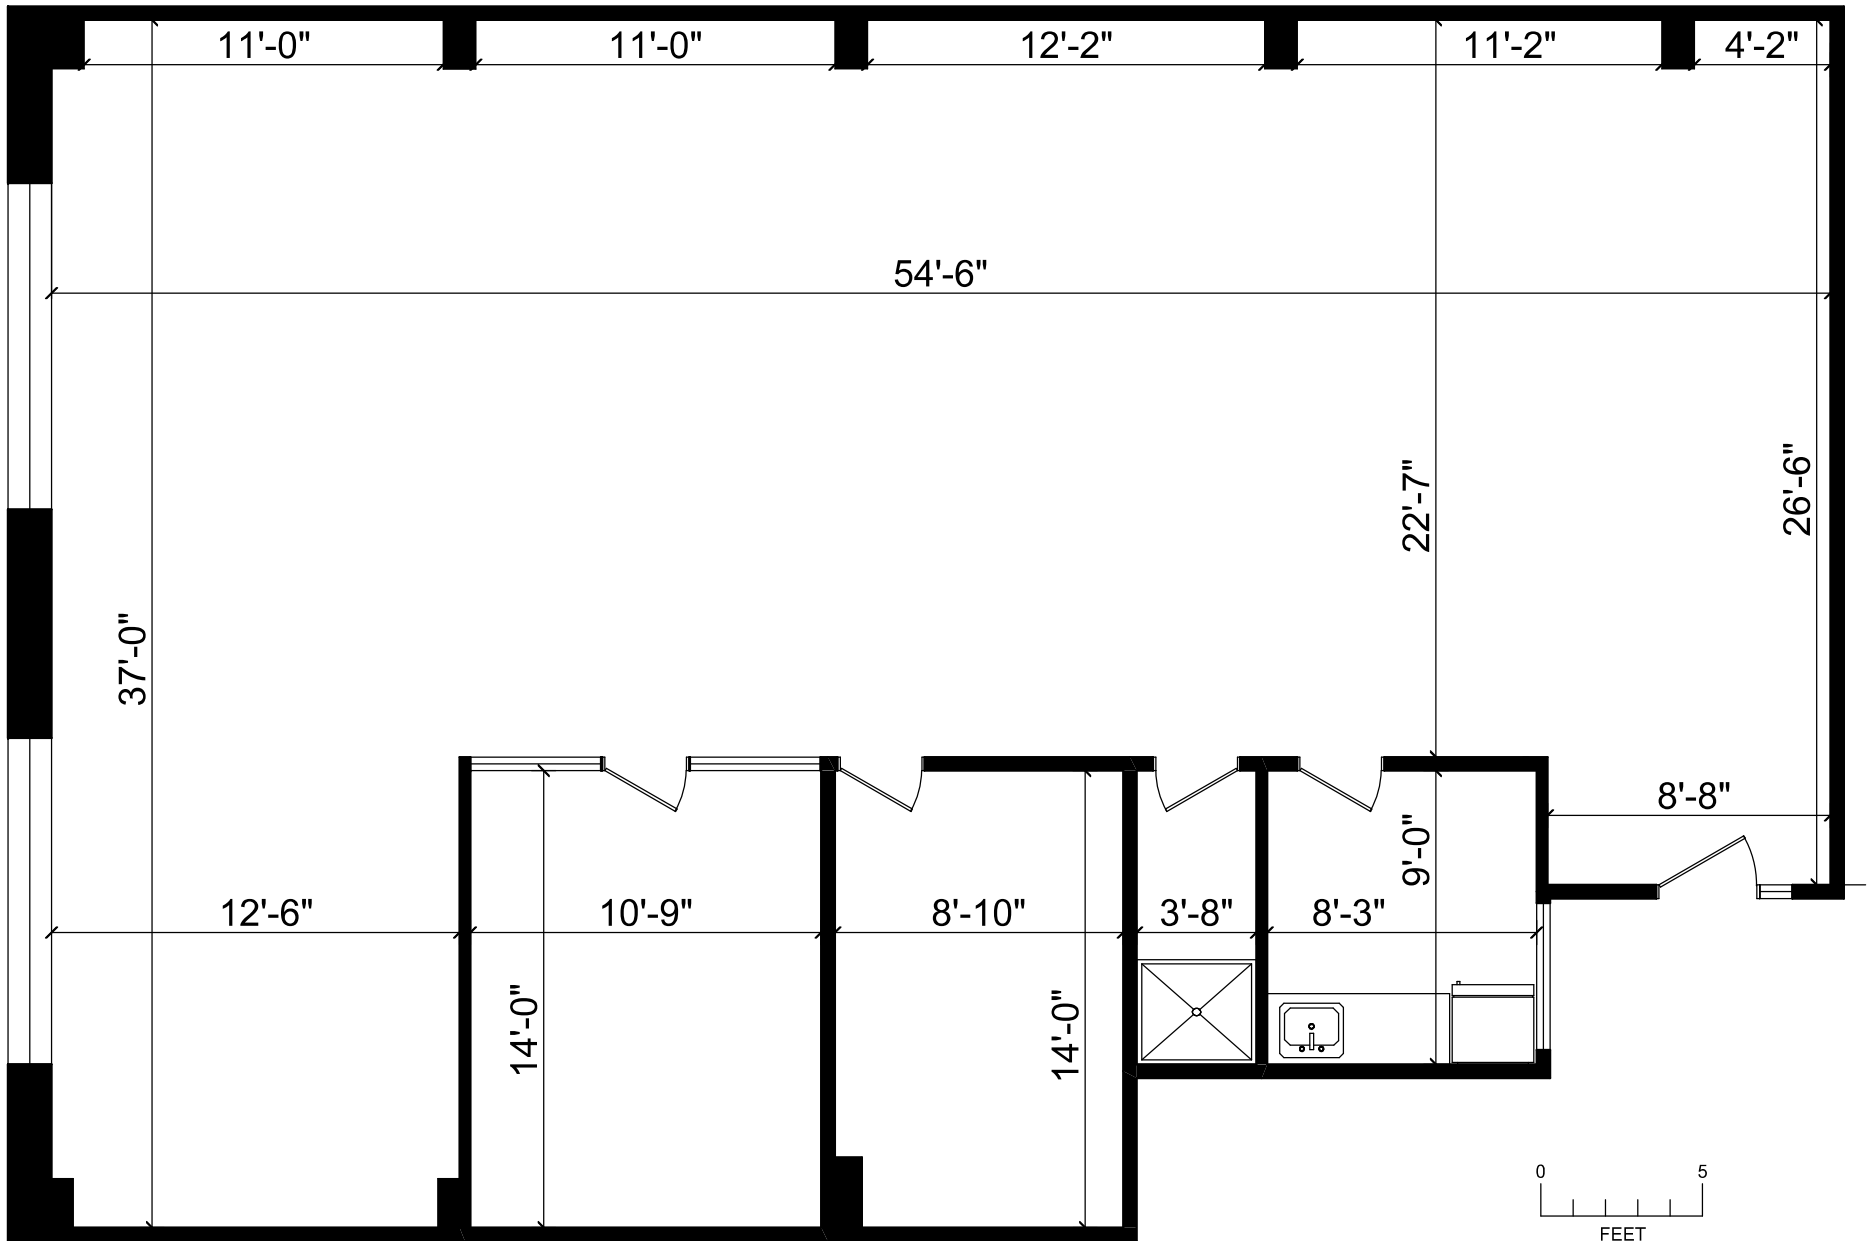

2175 QUEEN STREET EAST

OFFICE UNIT
1967 SQUARE FEET

(CEILING HEIGHT : 10'-0")

truPlan

416 573 2096

E & O.E.
Floor plan may not be 100% accurate.