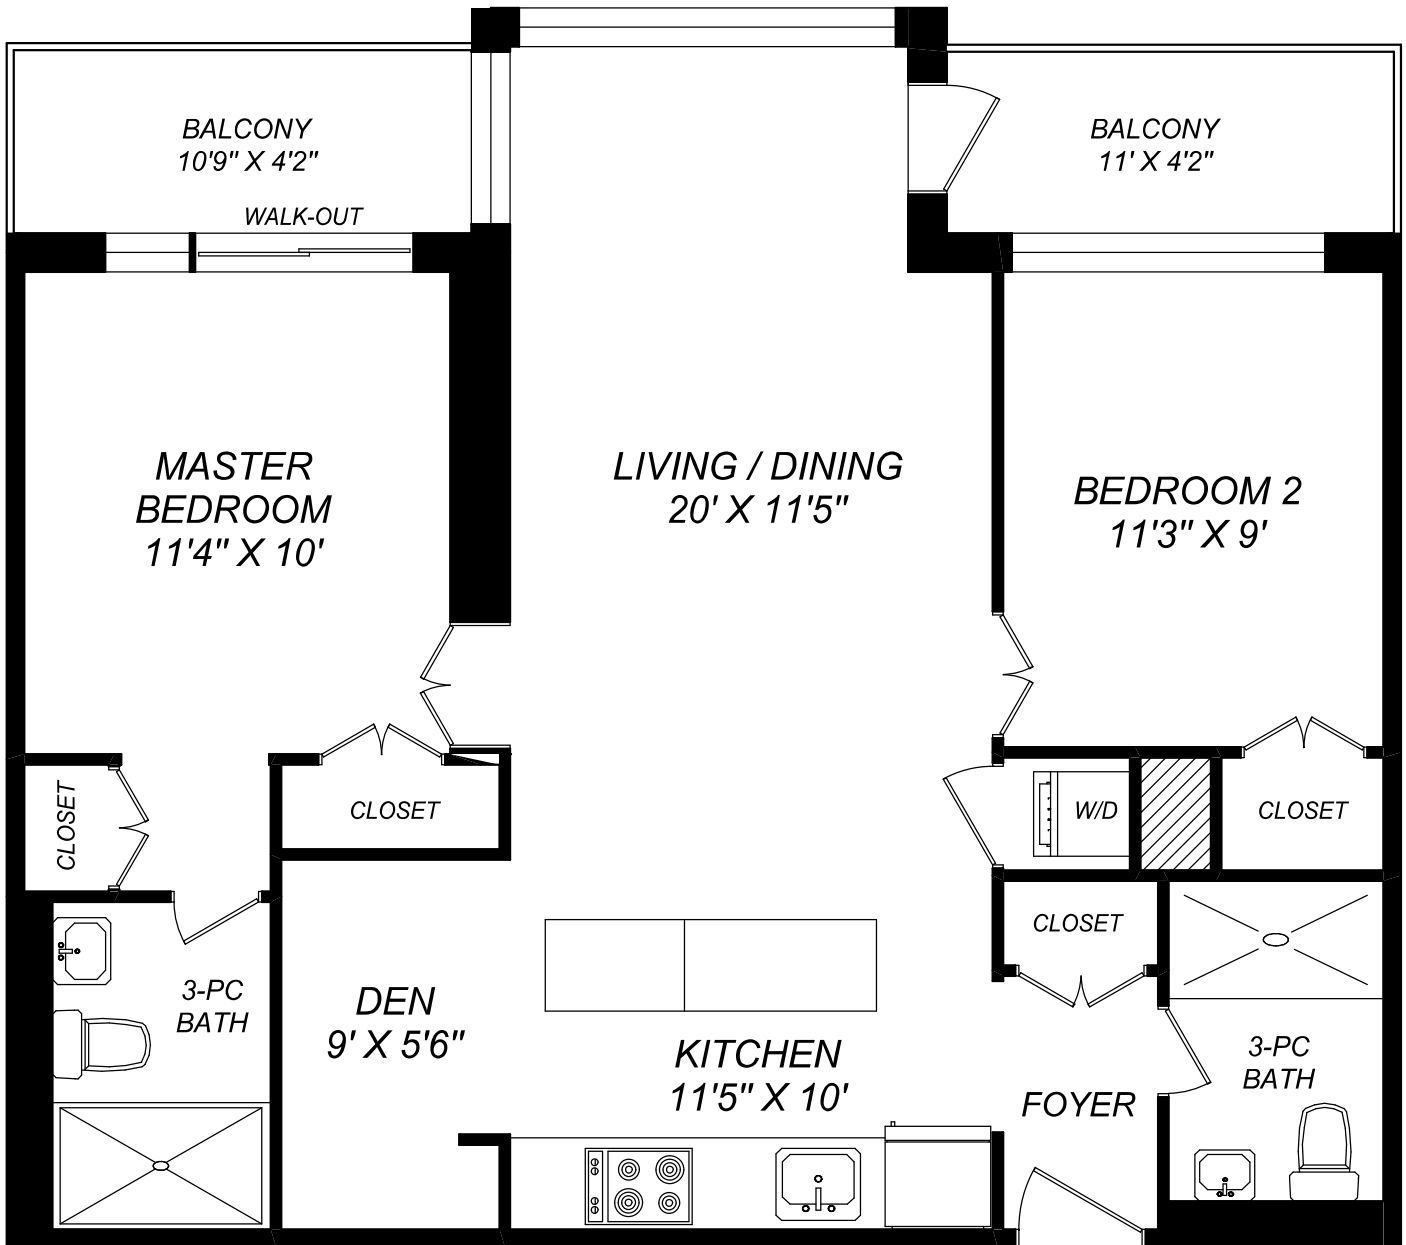

12 BONNYCASTLE STREET - SUITE 423

853 SQUARE FEET

(CEILING HEIGHT : 9-0")

truPlan

416 573 2096

E & O.E.

Floor plan may not be 100% accurate.