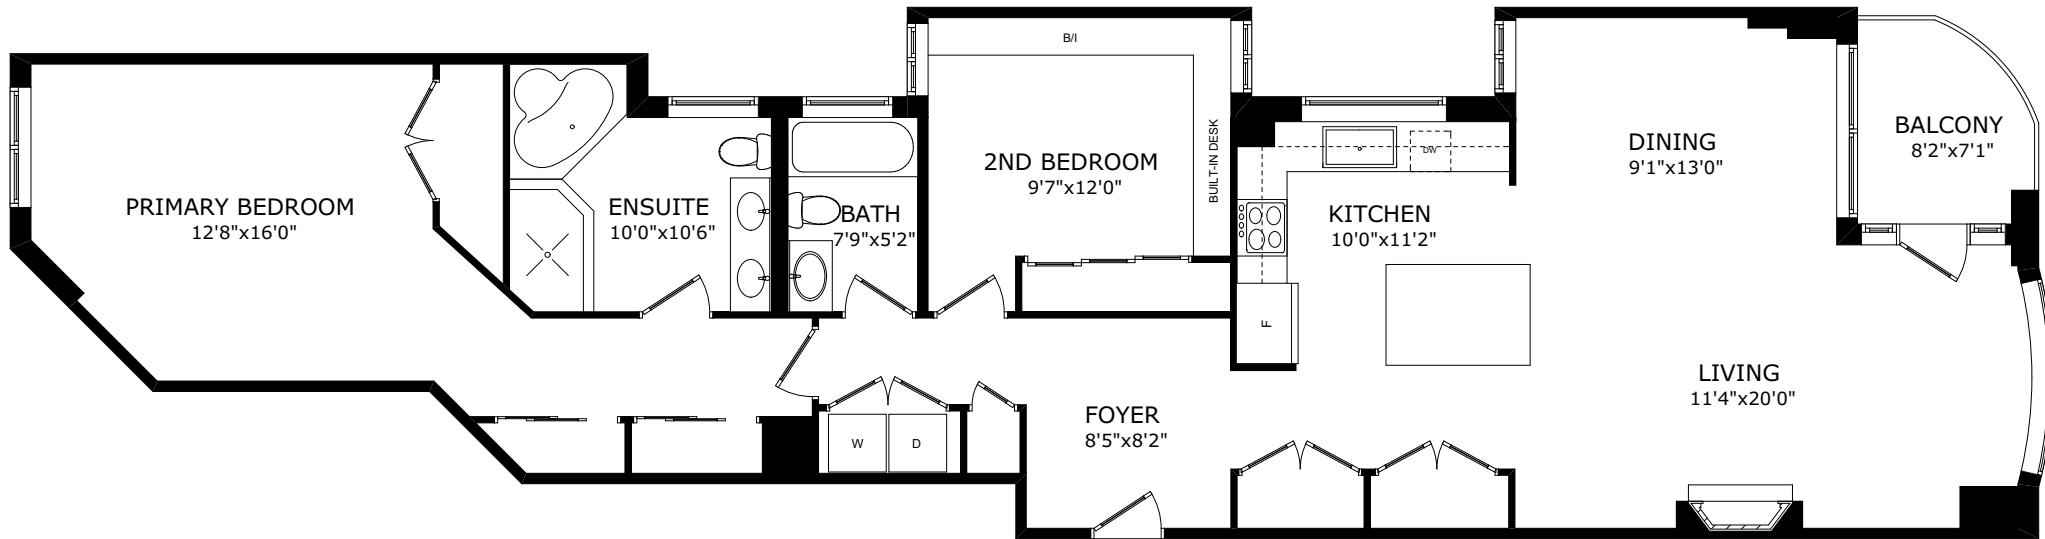

8 SULTAN STREET SUITE 301

CEILING HEIGHT: 8'10"